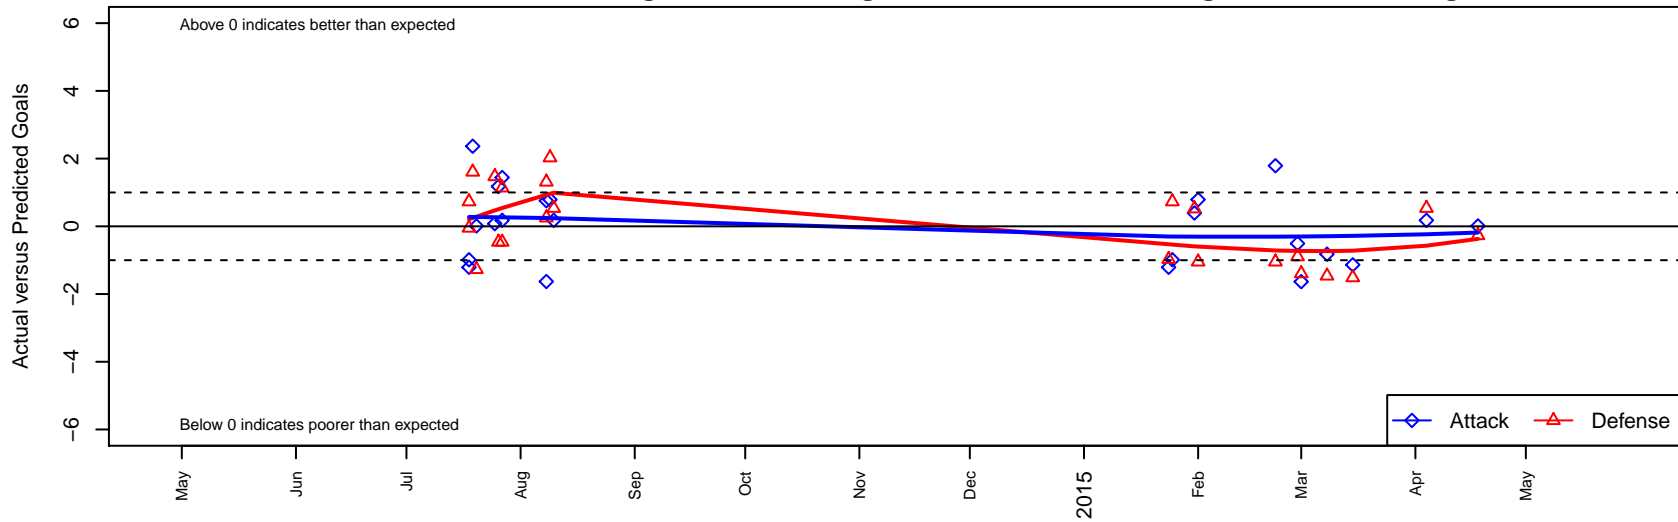

WAFC America B99

Woodburn Athletic FC
 Woodburn, OR
 B99 total strength=1542
 attack=17.53 defense=9.76
 spr league = Win OYS B99 Premier

alt names used:
 WAFC America
 WAFC America
 WOODBURN AFC WAFC AMERICA (OR)
 WAFC America
 WAFC America (OR)
 WAFC America

Venues played:
 2014 Beaverton Cup BU15 Gold
 2014 Oswego Nike Cup Gold U15
 2014 Mt Hood Challenge U15
 2014 Win OYS B99 Premier
 2014 OYS State Cup B99

WAFC America B99
 Dots are actual minus expected GF (blue circles) and GA (red triangles).
 Blue line is smoothed change in attack strength. Red is smoothed change in defense strength.

**attack and defense variance (black dot)
relative to other teams
and top 10 in region**

**attack and defense rating
relative to others at age
and all opponents in last 13 months**

**attack and defense rating
relative to others at age
and all opponents in last 13 months**

Performance relative to 13 month average

Performance relative to 13 month average

Distribution of opponents
 Red = Lose zone, Blue = Win zone, Green = Even
 Black line separates win/lose zones

lot. A=Neither has attack advantage, B=Opponent has both attack and defense advantage, C=Opponent has both attack and defense disadvantage, D=Both have